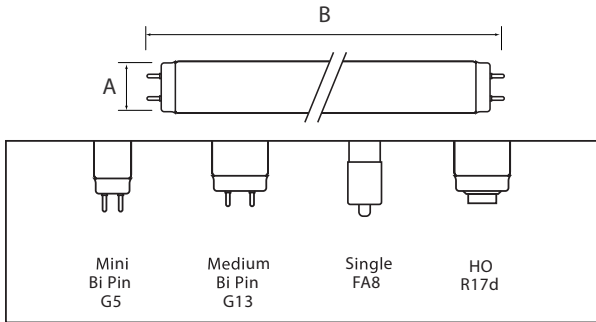

Surface Mount Kit Dimension

Wiring method - I

Wiring method - II

Wiring method - III

DIMENSIONS

Style	Type	A (Diameter)	B (Length)	Weight (lbs)
T5	4-ft	0.63" (15.87mm)	48" (1219.2mm)	0.45
T8	2-ft	1.00" (25.4mm)	24" (609.6mm)	0.50
T8	3-ft	1.00" (25.4mm)	36" (914.4mm)	0.65
T8	4-ft	1.00" (25.4mm)	48" (1219.2mm)	0.80
T8 (FA8)	8-ft	1.00" (25.4mm)	96" (2438.4mm)	1.50
T8 (R17d)	8-ft	1.00" (25.4mm)	96" (2438.4mm)	1.50

PHOTOMETRICS CHART

25W T5 (4-ft) DLC Standard

Illuminance at a Distance

Center Beam fc	Beam Width	
2.5ft	815 fc	7.7 ft 4.5 ft
5.0ft	204 fc	15.4 ft 8.9 ft
7.5ft	90.6 fc	23.2 ft 13.4 ft
10.0ft	50.9 fc	30.9 ft 17.9 ft
12.5ft	32.6 fc	38.6 ft 22.3 ft
15.0ft	22.6 fc	46.3 ft 26.8 ft