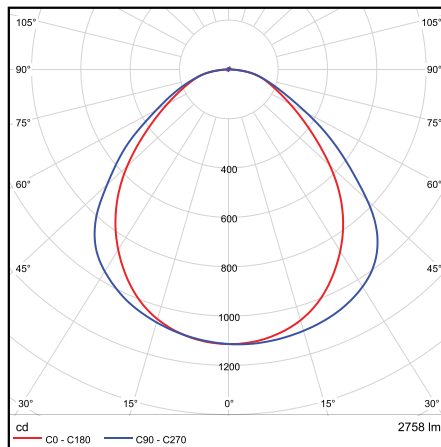

Surface Mount Kit Dimension

Wiring method - I

Wiring method - II

Wiring method - III

DIMENSIONS

Style	Type	A (Diameter)	B (Length)	Weight (lbs)
T5	4-ft	0.63" (15.87mm)	48" (1219.2mm)	0.45
T8	2-ft	1.00" (25.4mm)	24" (609.6mm)	0.50
T8	3-ft	1.00" (25.4mm)	36" (914.4mm)	0.65
T8	4-ft	1.00" (25.4mm)	48" (1219.2mm)	0.80
T8 (FA8)	8-ft	1.00" (25.4mm)	96" (2438.4mm)	1.50
T8 (R17d)	8-ft	1.00" (25.4mm)	96" (2438.4mm)	1.50

PHOTOMETRICS CHART

25W T5 (4-ft) DLC Standard

Illuminance at a Distance

Center Beam fc	Beam Width	
2.5ft	815 fc	7.7 ft 4.5 ft
5.0ft	204 fc	15.4 ft 8.9 ft
7.5ft	90.6 fc	23.2 ft 13.4 ft
10.0ft	50.9 fc	30.9 ft 17.9 ft
12.5ft	32.6 fc	38.6 ft 22.3 ft
15.0ft	22.6 fc	46.3 ft 26.8 ft

■ Vert. Spread: 114.2°
■ Horiz. Spread: 83.6°

9W T8 (2-ft) DLC Standard

Illuminance at a Distance

Center Beam fc	Beam Width	
2.5ft	178 fc	5.4 ft 6.5 ft
5.0ft	44.5 fc	10.7 ft 13.1 ft
7.5ft	19.8 fc	16.1 ft 19.6 ft
10.0ft	11.1 fc	21.4 ft 26.1 ft
12.5ft	7.13 fc	26.8 ft 32.7 ft
15.0ft	4.95 fc	32.2 ft 39.2 ft

■ Vert. Spread: 94.0°
■ Horiz. Spread: 105.2°

15W T8 (4-ft) DLC Standard

Illuminance at a Distance

Center Beam fc	Beam Width	
2.5ft	197 fc	5.5 ft 6.3 ft
5.0ft	49.3 fc	11.0 ft 12.7 ft
7.5ft	21.9 fc	16.5 ft 19.0 ft
10.0ft	12.3 fc	22.0 ft 25.3 ft
12.5ft	7.88 fc	27.5 ft 31.7 ft
15.0ft	5.47 fc	33.0 ft 38.0 ft