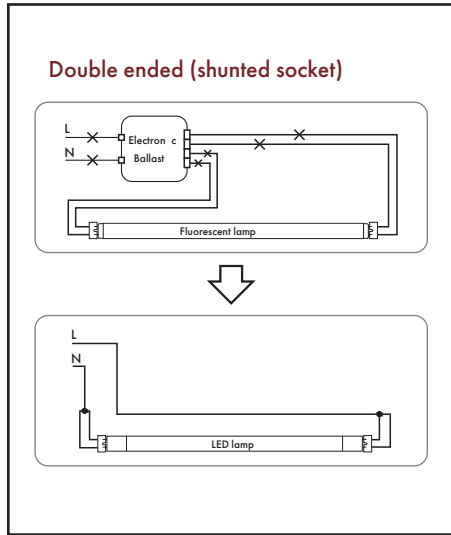

Wiring method - II