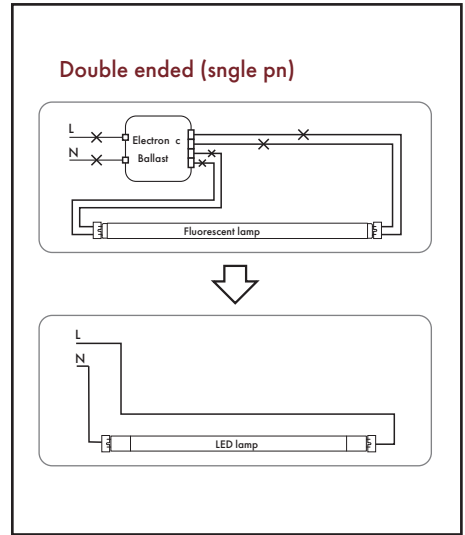

Surface Mount Kit Dimension

Wiring method - I

Wiring method - II

Wiring method - III

DIMENSIONS

Style	Type	A (Diameter)	B (Length)	Weight (lbs)
T5	4-ft	0.63" (15.87mm)	48" (1219.2mm)	0.45
T8	2-ft	1.00" (25.4mm)	24" (609.6mm)	0.50
T8	3-ft	1.00" (25.4mm)	36" (914.4mm)	0.65
T8	4-ft	1.00" (25.4mm)	48" (1219.2mm)	0.80
T8 (FA8)	8-ft	1.00" (25.4mm)	96" (2438.4mm)	1.50
T8 (R17d)	8-ft	1.00" (25.4mm)	96" (2438.4mm)	1.50

PHOTOMETRICS CHART

25W T5 (4-ft) DLC Standard

Illuminance at a Distance

Center Beam fc	Beam Width	
2.5ft	815 fc	7.7 ft 4.5 ft
5.0ft	204 fc	15.4 ft 8.9 ft
7.5ft	90.6 fc	23.2 ft 13.4 ft
10.0ft	50.9 fc	30.9 ft 17.9 ft
12.5ft	32.6 fc	38.6 ft 22.3 ft
15.0ft	22.6 fc	46.3 ft 26.8 ft