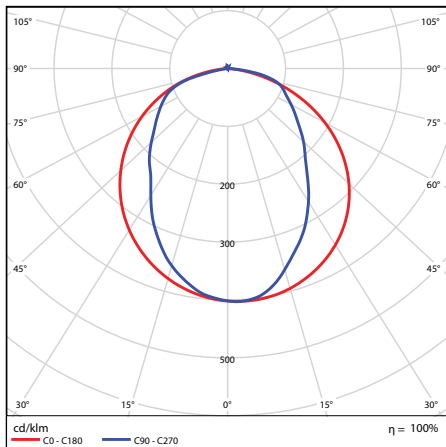

Surface Mount Kit Dimension

Wiring method - I

Wiring method - II

Wiring method - III

DIMENSIONS

Style	Type	A (Diameter)	B (Length)	Weight (lbs)
T5	4-ft	0.63" (15.87mm)	48" (1219.2mm)	0.45
T8	2-ft	1.00" (25.4mm)	24" (609.6mm)	0.50
T8	3-ft	1.00" (25.4mm)	36" (914.4mm)	0.65
T8	4-ft	1.00" (25.4mm)	48" (1219.2mm)	0.80
T8 (FA8)	8-ft	1.00" (25.4mm)	96" (2438.4mm)	1.50
T8 (R17d)	8-ft	1.00" (25.4mm)	96" (2438.4mm)	1.50

PHOTOMETRICS CHART

25W T5 (4-ft) DLC Standard

Illuminance at a Distance

Center Beam fc	Beam Width	
2.5ft	815 fc	7.7 ft 4.5 ft
5.0ft	204 fc	15.4 ft 8.9 ft
7.5ft	90.6 fc	23.2 ft 13.4 ft
10.0ft	50.9 fc	30.9 ft 17.9 ft
12.5ft	32.6 fc	38.6 ft 22.3 ft
15.0ft	22.6 fc	46.3 ft 26.8 ft

■ Vert. Spread: 114.2°
■ Horiz. Spread: 83.6°

9W T8 (2-ft) DLC Standard

Illuminance at a Distance

Center Beam fc	Beam Width	
2.5ft	178 fc	5.4 ft 6.5 ft
5.0ft	44.5 fc	10.7 ft 13.1 ft
7.5ft	19.8 fc	16.1 ft 19.6 ft
10.0ft	11.1 fc	21.4 ft 26.1 ft
12.5ft	7.13 fc	26.8 ft 32.7 ft
15.0ft	4.95 fc	32.2 ft 39.2 ft