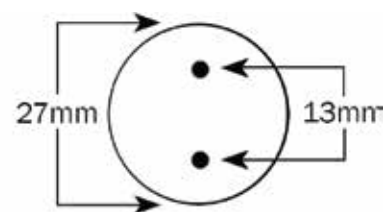

Surface Mount Kit Dimension

Wiring method - I

Wiring method - II

Wiring method - III

DIMENSIONS

Style	Type	A (Diameter)	B (Length)	Weight (lbs)
T5	4-ft	0.63" (15.87mm)	48" (1219.2mm)	0.45
T8	2-ft	1.00" (25.4mm)	24" (609.6mm)	0.50
T8	3-ft	1.00" (25.4mm)	36" (914.4mm)	0.65
T8	4-ft	1.00" (25.4mm)	48" (1219.2mm)	0.80
T8 (FA8)	8-ft	1.00" (25.4mm)	96" (2438.4mm)	1.50
T8 (R17d)	8-ft	1.00" (25.4mm)	96" (2438.4mm)	1.50

PHOTOMETRICS CHART

25W T5 (4-ft) DLC Standard

Illuminance at a Distance

Center Beam fc	Beam Width	
2.5ft	815 fc	7.7 ft 4.5 ft
5.0ft	204 fc	15.4 ft 8.9 ft
7.5ft	90.6 fc	23.2 ft 13.4 ft
10.0ft	50.9 fc	30.9 ft 17.9 ft
12.5ft	32.6 fc	38.6 ft 22.3 ft
15.0ft	22.6 fc	46.3 ft 26.8 ft