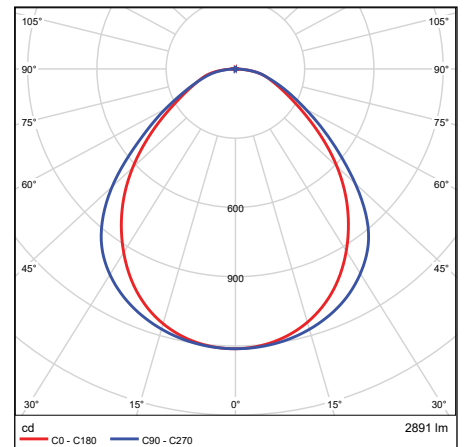

PHOTOMETRICS CHART

25W T5 (4-ft) DLC Standard

Illuminance at a Distance

Center Beam fc	Beam Width	
2.5ft	815 fc	7.7 ft 4.5 ft
5.0ft	204 fc	15.4 ft 8.9 ft
7.5ft	90.6 fc	23.2 ft 13.4 ft
10.0ft	50.9 fc	30.9 ft 17.9 ft
12.5ft	32.6 fc	38.6 ft 22.3 ft
15.0ft	22.6 fc	46.3 ft 26.8 ft

■ Vert. Spread: 114.2°
■ Horiz. Spread: 83.6°

9W T8 (2-ft) DLC Standard

Illuminance at a Distance

Center Beam fc	Beam Width	
2.5ft	178 fc	5.4 ft 6.5 ft
5.0ft	44.5 fc	10.7 ft 13.1 ft
7.5ft	19.8 fc	16.1 ft 19.6 ft
10.0ft	11.1 fc	21.4 ft 26.1 ft
12.5ft	7.13 fc	26.8 ft 32.7 ft
15.0ft	4.95 fc	32.2 ft 39.2 ft

■ Vert. Spread: 94.0°
■ Horiz. Spread: 105.2°

15W T8 (4-ft) DLC Standard

Illuminance at a Distance

Center Beam fc	Beam Width	
2.5ft	197 fc	5.5 ft 6.3 ft
5.0ft	49.3 fc	11.0 ft 12.7 ft
7.5ft	21.9 fc	16.5 ft 19.0 ft
10.0ft	12.3 fc	22.0 ft 25.3 ft
12.5ft	7.88 fc	27.5 ft 31.7 ft
15.0ft	5.47 fc	33.0 ft 38.0 ft

■ Vert. Spread: 95.5°
■ Horiz. Spread: 103.4°