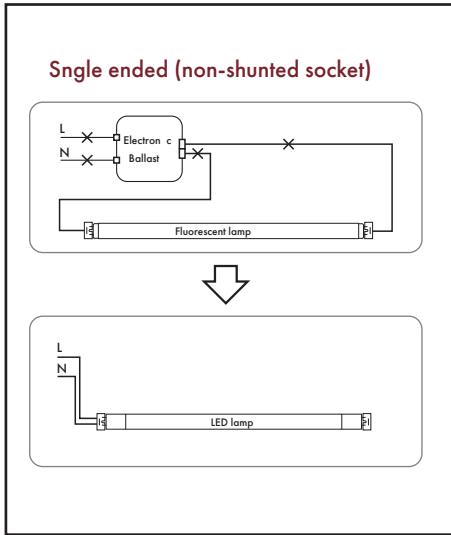

Surface Mount Kit Dimension

Wiring method - I

Wiring method - II

Wiring method - III

DIMENSIONS

Style	Type	A (Diameter)	B (Length)	Weight (lbs)
T5	4-ft	0.63" (15.87mm)	48" (1219.2mm)	0.45
T8	2-ft	1.00" (25.4mm)	24" (609.6mm)	0.50
T8	3-ft	1.00" (25.4mm)	36" (914.4mm)	0.65
T8	4-ft	1.00" (25.4mm)	48" (1219.2mm)	0.80
T8 (FA8)	8-ft	1.00" (25.4mm)	96" (2438.4mm)	1.50
T8 (R17d)	8-ft	1.00" (25.4mm)	96" (2438.4mm)	1.50